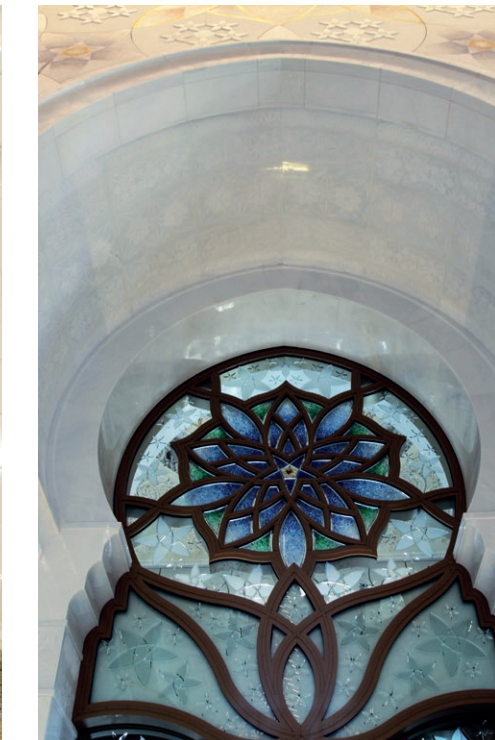

## SCHEIKH ZAYED GRAND MOSQUE

📍 Abu Dhabi, United Arab Emirates  
 Architect: Yusef Abdelki  
 Year: 2006-2008  
 Photos: ©Susanne Bley and Eberhard Vestweber, ©Christian Dobmeier  
[www.lasamarmo.it/sheikzayedmosque](http://www.lasamarmo.it/sheikzayedmosque)