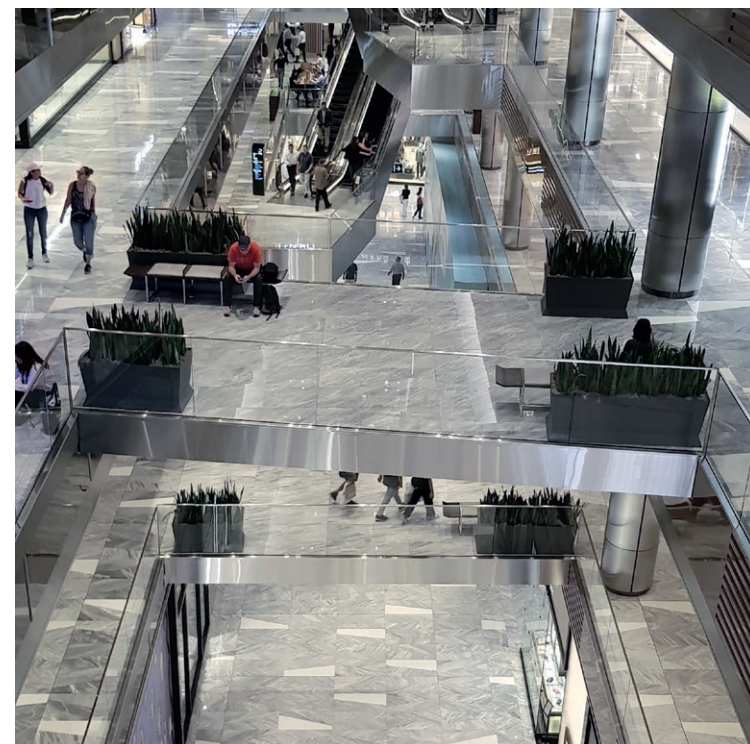

HUDSON YARDS

📍 New York, USA
Architect: Foster & Partner
Year: 2016-2017
Photos: ©Hudson Yards,
©Marmi e Graniti
www.lasamarmo.it/hudsonyards

Bianco Ortles®
www.lasamarmo.it/ortles