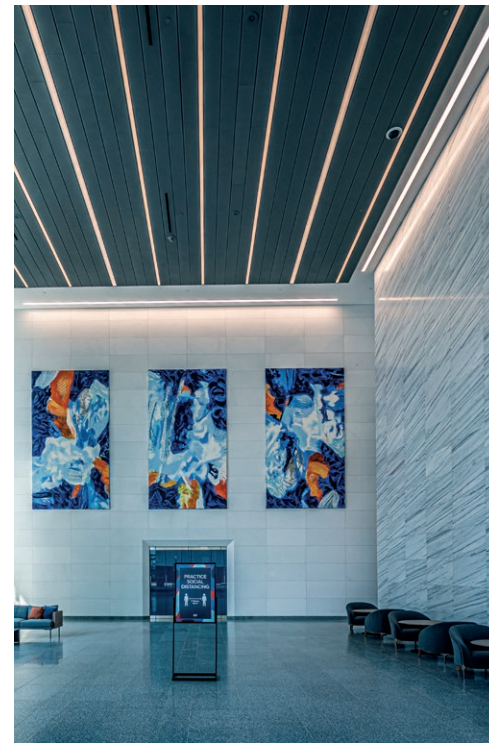

## TORONTO 16 YORK

📍 Toronto, Canada

Architects: Architects Alliance and  
B+H Architects

Year: 2018-2019

Photos: ©Angel Torres Photography

[www.lasamarmo.it/16york](http://www.lasamarmo.it/16york)

**Venato®**