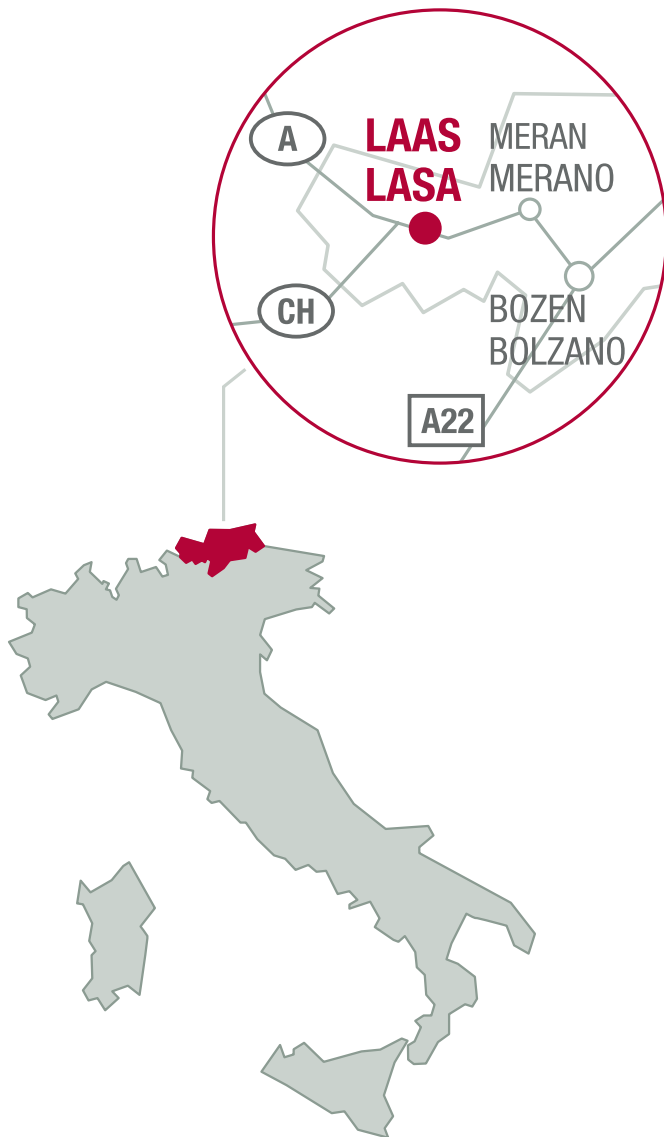

SCAN FOR MARBLE EMOTIONS

VIDEO

IMAGES

LASA MARMO®

IMPRESA STORICA D'ITALIA

Laaser Marmorindustrie GmbH
Lasa per l'Industria del Marmo S.r.l
Südtirol - Alto Adige - South Tyrol

- Marmorstraße 4 Via del Marmo | I - 39023 Laas/Lasa (BZ)
- Via del Marmo 360 | I - 37020 Volargne di Dolcè (VR)

Tel. +39 0473 626 624
info@lasamarmo.it

NEW! Visit our Slab Database slabs.lasamarmo.it

Follow, rate us on

www.lasamarmo.it