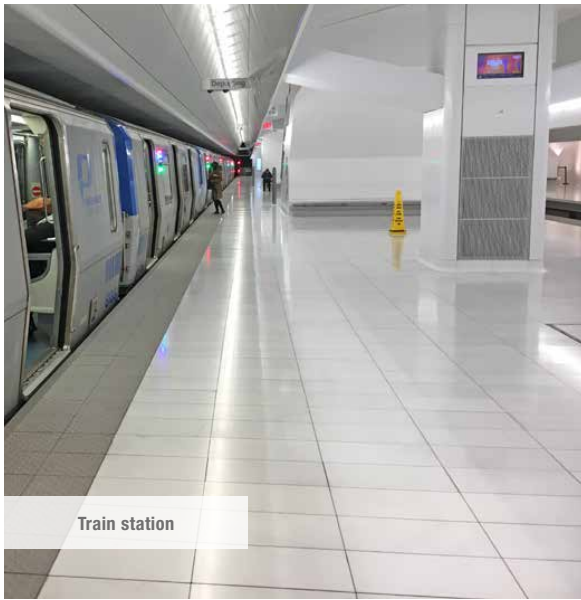

# LASA MARMO

DAS WEISSE GOLD AUS LAAS | L'ORO BIANCO DI LASA | THE WHITE GOLD FROM LAAS

Transportation HUB WTC - New York

Race Track

East Grand Stair

Oculus

Mezzanine

**Train station**

**Massive steps**

**Memorial wall**

Oculus