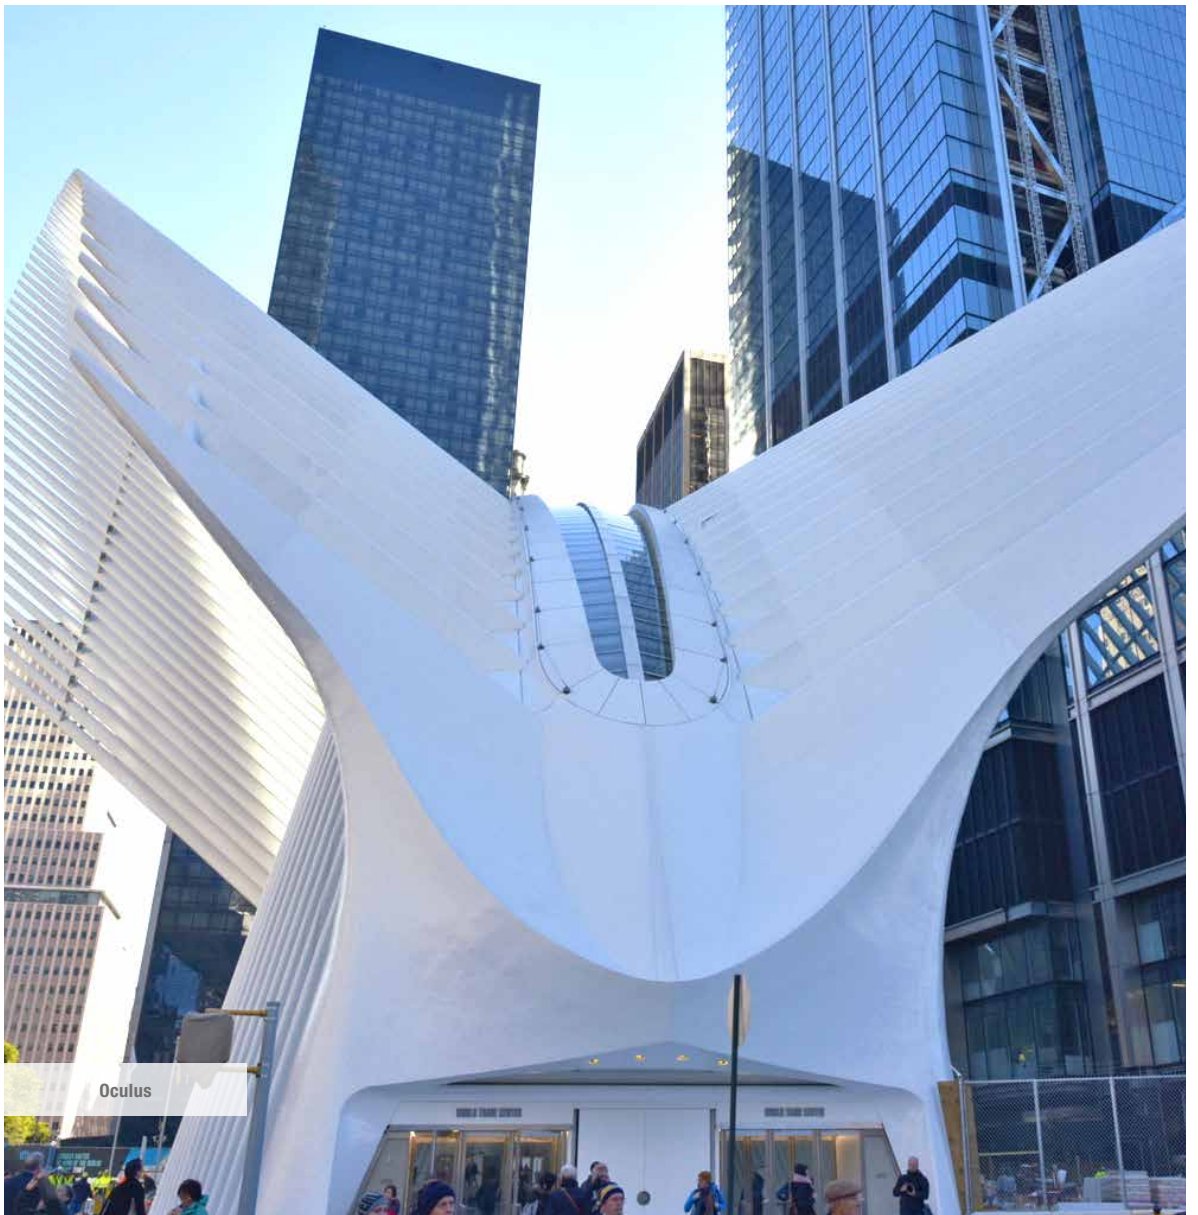

# LASA MARMO

DAS WEISSE GOLD AUS LAAS | L'ORO BIANCO DI LASA | THE WHITE GOLD FROM LAAS

Transportation HUB WTC - New York

Race Track

East Grand Stair

Oculus

Mezzanine

**Train station**

**Massive steps**

**Memorial wall**

Oculus