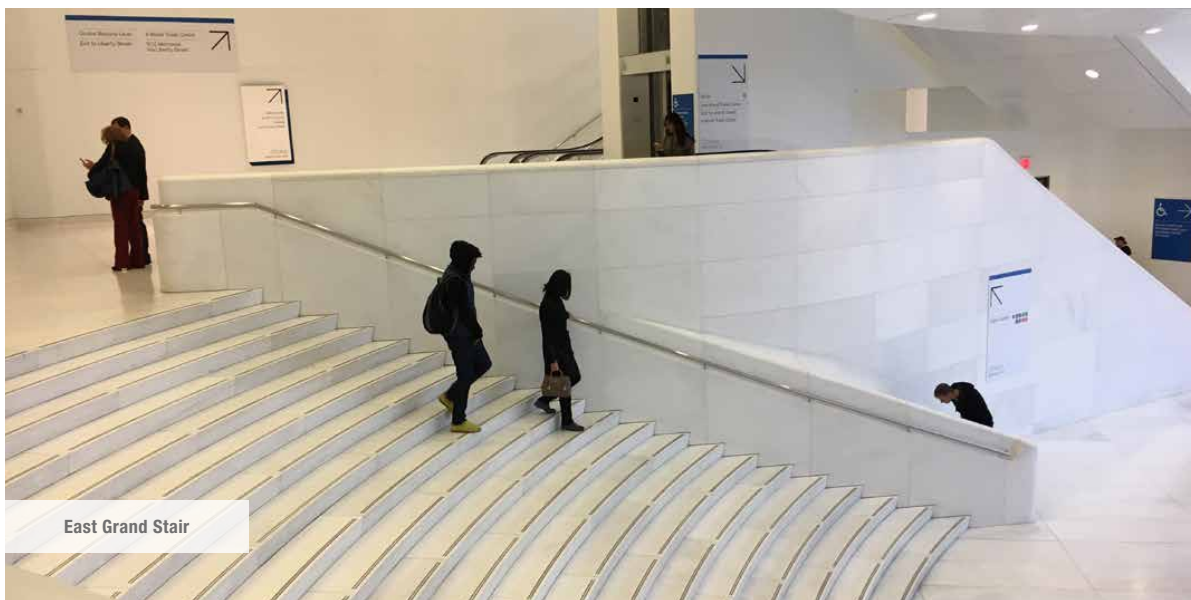

# LASA MARMO

DAS WEISSE GOLD AUS LAAS | L'ORO BIANCO DI LASA | THE WHITE GOLD FROM LAAS

Transportation HUB WTC - New York

Race Track

East Grand Stair

Oculus

Mezzanine

**Train station**

**Massive steps**

**Memorial wall**

Oculus